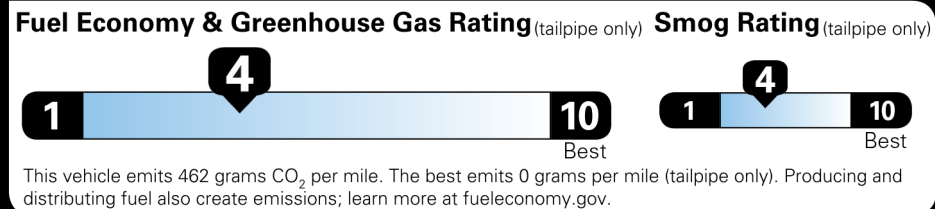

Not Original - Copy
 Created on 2026-03-23 16:22:26 (UTC)

EPA DOT Fuel Economy and Environment

Gasoline Vehicle

Fuel Economy

19 MPG combined city/hwy
17 MPG city
22 MPG highway

5.3 gallons per 100 miles

Std Pickups range from 12 to 87 MPG. The best vehicle rates 146 MPGe.

You spend \$4,500 more in fuel costs over 5 years compared to the average new vehicle.

Annual fuel cost \$2,600

MANUFACTURER'S SUGGESTED RETAIL PRICE[†]	\$62,780.00
DELIVERY, PROCESSING AND HANDLING FEE	2,095.00
TOTAL SUGGESTED RETAIL PRICE	\$64,875.00